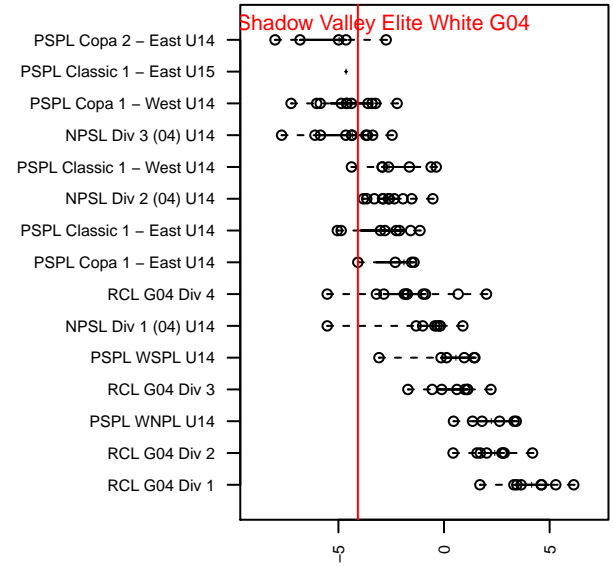

# SSC Shadow Valley Elite White G04

Spokane SC Shadow  
 Spokane Valley, WA  
 G04 total strength=872  
 attack=1.51 defense=1.09  
 fall league = PSPL Copa 1 – East U14

alt names used:  
 SPOKANE SC SHADOW – VALLEY ELITE WH  
 Spokane Shadow Elite G04 White  
 SPOKANE SHADOW VALLEY ELITE WHITE (

Venues played:  
 2017 River City Challenge U14 (2004) U14  
 2017 PSPL Copa 1 – East U14

**SSC Shadow Valley Elite White G04**  
 Dots are actual minus expected GF (blue circles) and GA (red triangles).  
 Blue line is smoothed change in attack strength. Red is smoothed change in defense strength.

**attack and defense variance (black dot)  
relative to other teams  
and top 10 in region**

**attack and defense rating  
relative to others at age  
and all opponents in last 13 months**

**Performance relative to 13 month average**