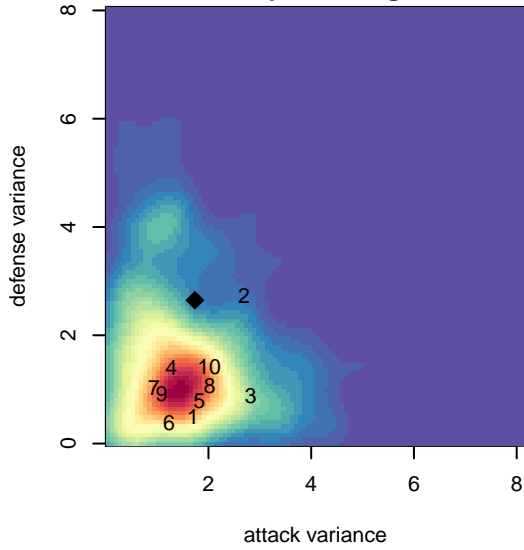

# SSC Shadow Valley Elite White G04

Spokane SC Shadow  
 Spokane Valley, WA  
 G04 total strength=872  
 attack=1.51 defense=1.09  
 fall league = PSPL Copa 1 – East U14

alt names used:  
 SPOKANE SC SHADOW – VALLEY ELITE WH  
 Spokane Shadow Elite G04 White  
 SPOKANE SHADOW VALLEY ELITE WHITE (

Venues played:  
 2017 River City Challenge U14 (2004) U14  
 2017 PSPL Copa 1 – East U14

**SSC Shadow Valley Elite White G04**  
 Dots are actual minus expected GF (blue circles) and GA (red triangles).  
 Blue line is smoothed change in attack strength. Red is smoothed change in defense strength.

**attack and defense variance (black dot)  
relative to other teams  
and top 10 in region**

**attack and defense rating  
relative to others at age  
and all opponents in last 13 months**

**Performance relative to 13 month average**